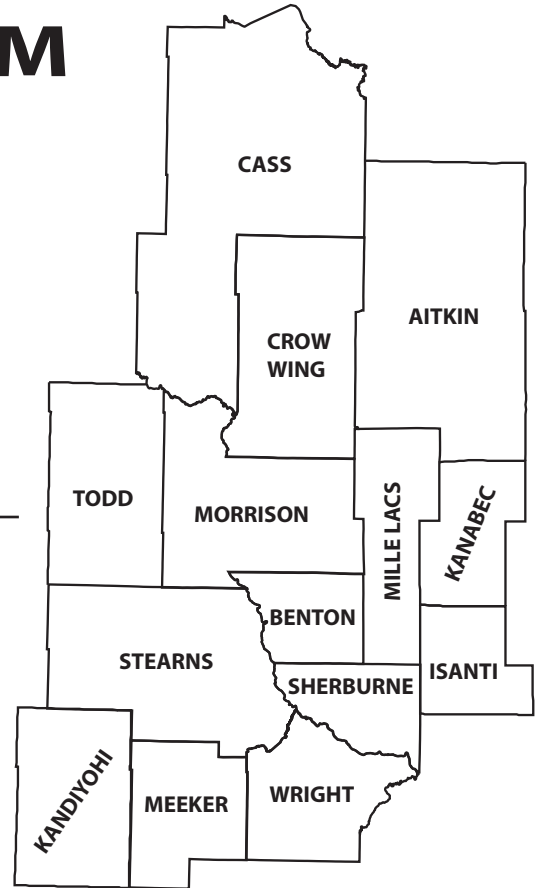

Atlas #1 Quantity _____ B&W _____ Color _____

☐ Aitkin	☐ Kanabec	☐ Sherburne	☐ Central MN Atlas
☐ Benton	☐ Kandiyohi	☐ Stearns	☐ Cass & Crow Wing Atlas
☐ Cass	☐ Meeker	☐ Todd	
☐ Crow Wing	☐ Mille Lacs	☐ Wright	
☐ Isanti	☐ Morrison	☐ St. Cloud	(Included with purchase of Stearns, Sherburne or Benton Atlas)

Atlas #2 Quantity _____ B&W _____ Color _____

☐ Aitkin	☐ Kanabec	☐ Sherburne	☐ Central MN Atlas
☐ Benton	☐ Kandiyohi	☐ Stearns	☐ Cass & Crow Wing Atlas
☐ Cass	☐ Meeker	☐ Todd	
☐ Crow Wing	☐ Mille Lacs	☐ Wright	
☐ Isanti	☐ Morrison	☐ St. Cloud	(Included with purchase of Stearns, Sherburne or Benton Atlas)

Price List

	B&W	Color
Aitkin	.....$21.95	....$26.95
Benton	.....$11.95	....$16.95
Cass	.....$21.95	....$26.95
Crow Wing	.....$21.95	....$26.95
Isanti	.....$11.95	....$16.95
Kanabec	.....$11.95	....$16.95
Kandiyohi	.....$16.95	....$21.95
Meeker	.....$16.95	....$21.95
Mille Lacs	.....$11.95	....$16.95
Morrison	.....$16.95	....$21.95
Sherburne	.....$16.95	....$21.95
Stearns	.....$21.95	....$26.95
Todd	.....$16.95	....$21.95
Wright	.....$21.95	....$26.95
St. Cloud	.....$16.95	
(Included with Stearns Atlas & Central MN Atlas)		
Central MN Atlas		
St. Cloud, Stearns, Benton & Sherburne Counties		
.....	.....$40.95	....$55.95
Cass & Crow Wing Atlas		
.....	.....$38.95	....$53.95

-4 WAYS TO ORDER-

- Mail This Form With Payment To: **Mustang Mapping**
  1539 Hwy 23 NE
  St Cloud, MN 56304
- Submit Your Order Online To: atlases@mustangmapping.com
- Fax This Form To: **320-202-7919**
- Call Us: **320-202-9607**

Mail, Fax & E-mail orders will be contacted to confirm charges before order is fulfilled.